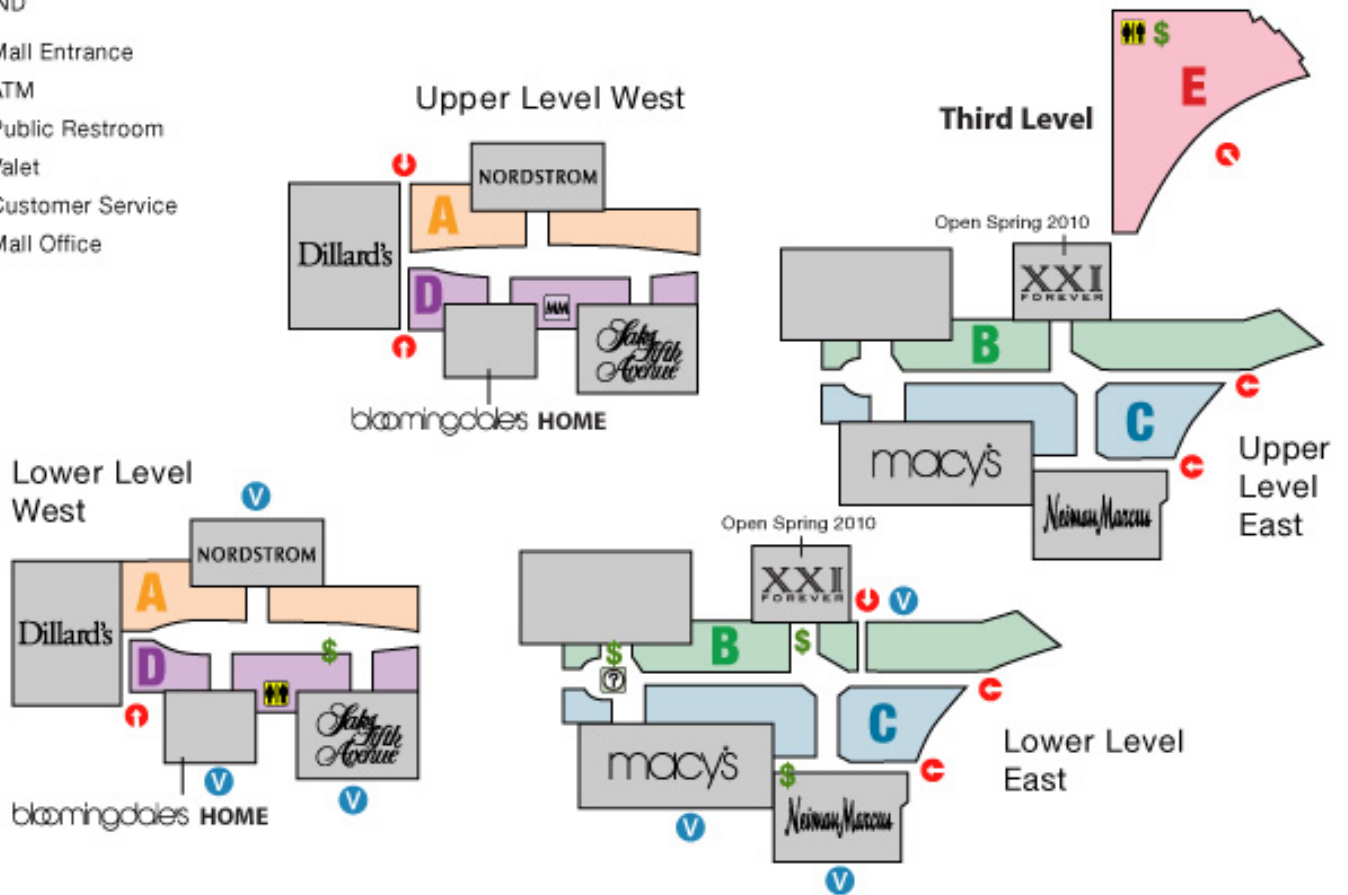

LEGEND

-  Mall Entrance
-  ATM
-  Public Restroom
-  Valet
-  Customer Service
-  Mall Office

1-2-3 Goal

Zone C [Level Lower Level].
 (702) 643-0518
 Category: Specialty, Sports & Fitness.

24 Hour Tailoring