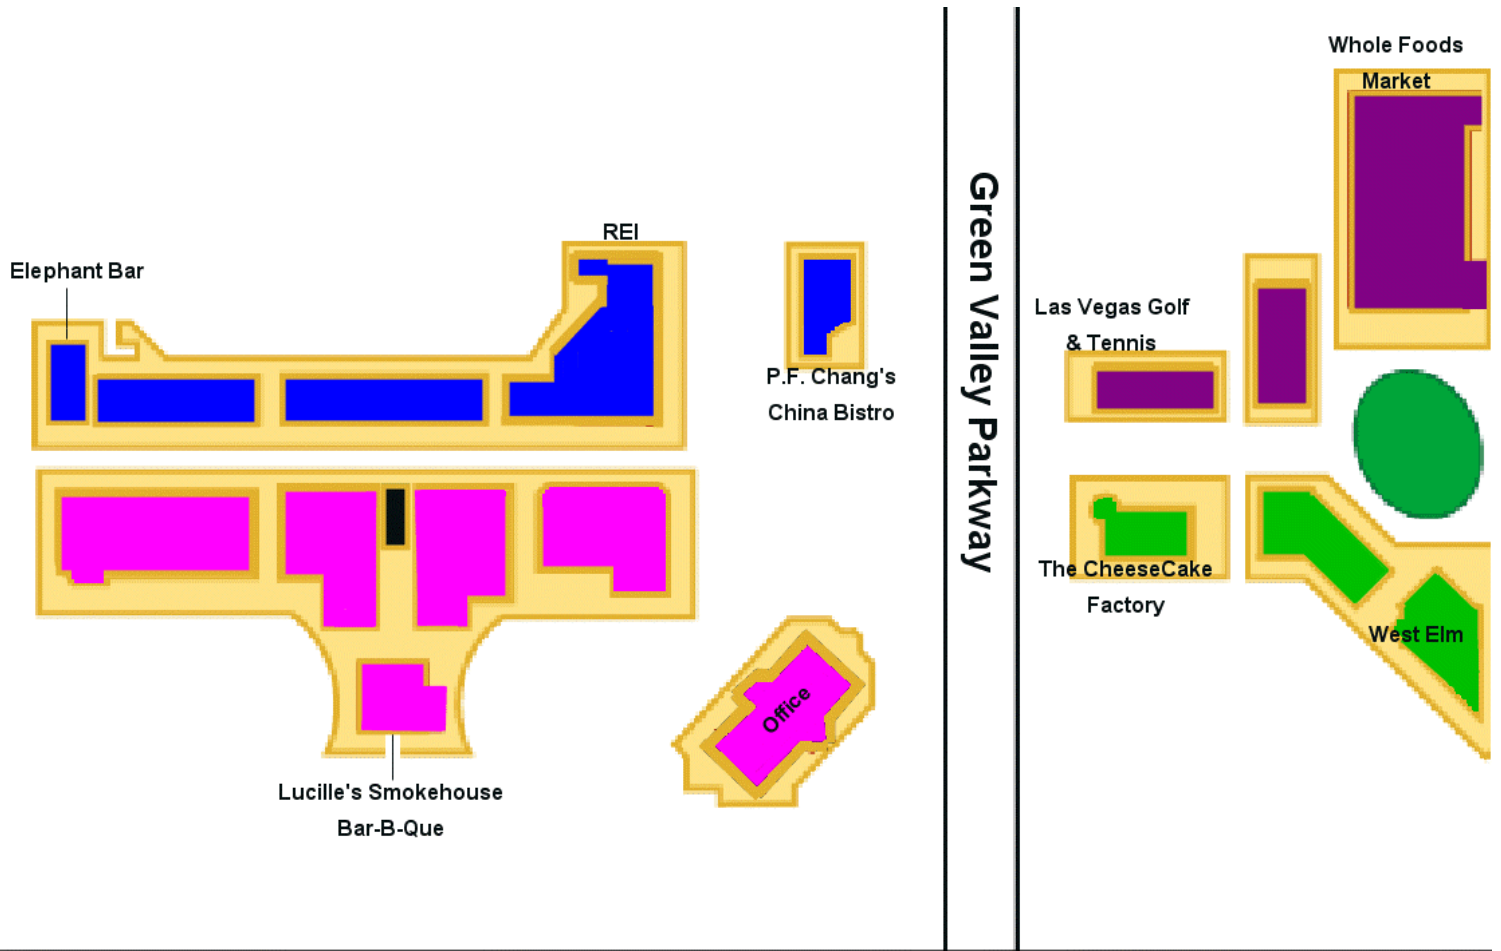

The District Floor Plan

Paseo Verde Parkway

1 Elephant Bar	37
2 Magnolia Lane	38 The Sports Shop
3	39 AI's Garage
4 Optic Gallery	40 Panera Bread
5 Francesca's Collections	41 Kennedy Tavern
6 Along Came a Spider	42 Pure Beauty Salon
7 Gymboree	43 Ben & Jerry's
8 White House Black Market	44
9 Talbots	45 Crazy Pita Rotisserie & Grill
10	46 Jos. A. Bank Clothier
11 Damincci Jewelers	47 Flea Bags Barkery & Bowtique
12 Janie & Jack	48 Absolute Pilates
13 J. Jill	49
14 Chico's	50 Fidelity Investments
15 Coffee Bean & Tea Leaf	51 Las Vegas Golf & Tennis
16 Colorz	52 Settebello Pizzeria Napoletana
17 Hallmark Gold Crown	53 Settebello Pizzeria Napoletana
18 REI	54 Aligator Soup
19 P.F. Chang's China Bistro	55
20 Anthropologie	56
21 Aveda-Gianna Christine Salon, Spa & Wellness	57 Gelato Café
22 Balboa's Pizza company	58
23 La Salsa	59 The District Store & Guest Services
24 Tacone Flavor Grill	60
25 Pottery Barn	61 Whole Foods Market
26 Coldwater Creek	62 The Cheesecake Factory
27 My Gym Children's Fitness Center	63 Coach
28 Williams-Sonoma	64
29	65
30 King's Fish House	66
31 Lucille's Smokehouse Bar-B-Que	67
32 Brighton Collectibles	68
33 Cachet	69
34 Anon Gems	70
35 The Walking company	71 West Elm
36 Ann Taylor Loft	