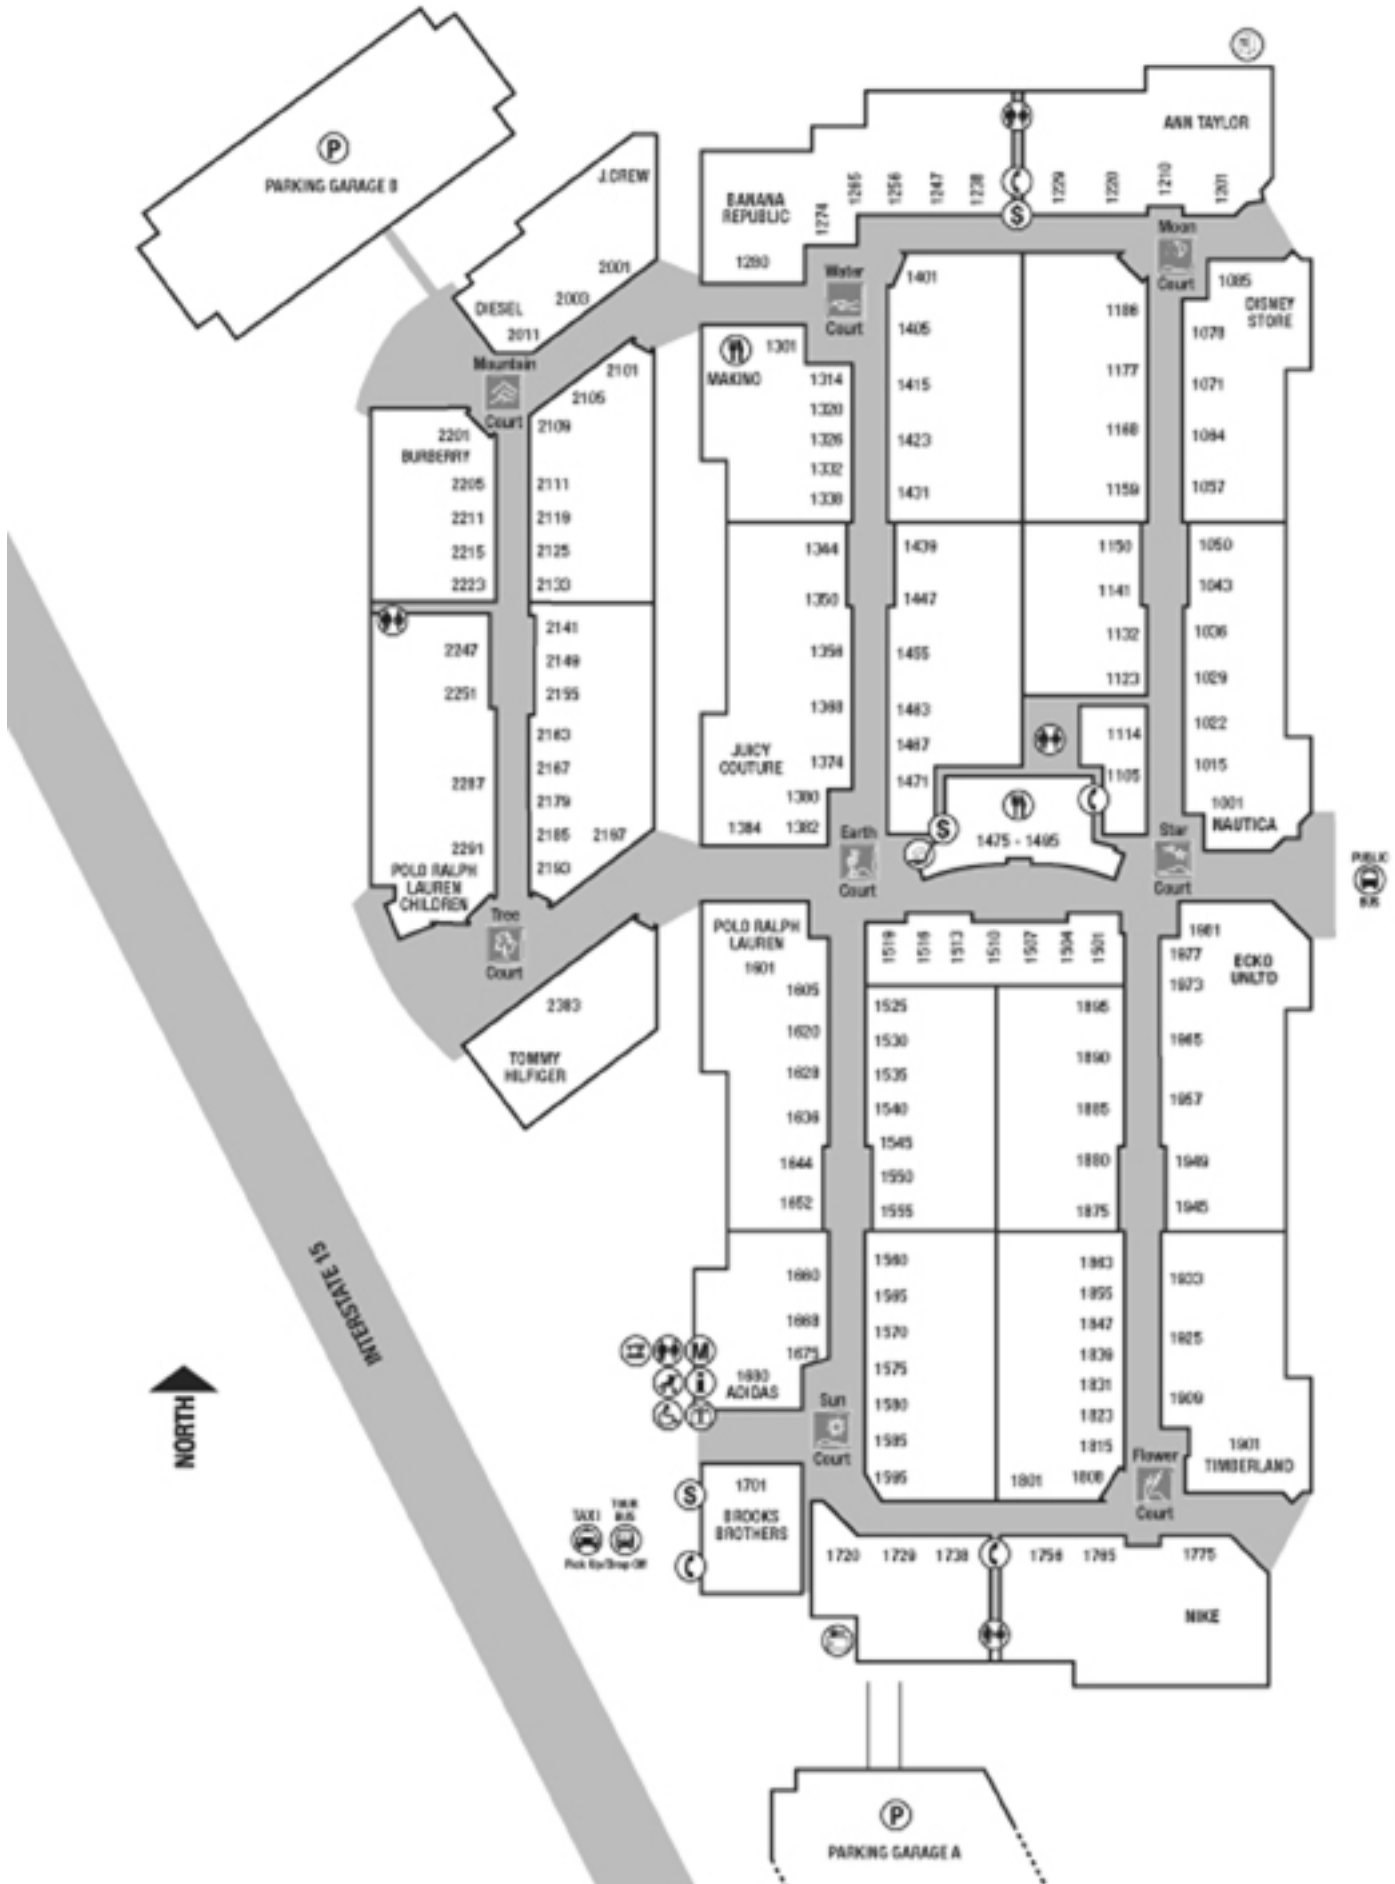

LAS VEGAS PREMIUM OUTLETS®

Las Vegas Premium Outlets
875 South Grand Central Parkway
Las Vegas, NV 89106 - Phone: (702) 474-7500

Hours: Monday – Saturday 10:00am to 9:00pm
Sunday 10:00am to 8:00pm

See Website for Holiday and Special Hours
<http://www.premiumoutlets.com/outlets/outlet.asp?id=58>